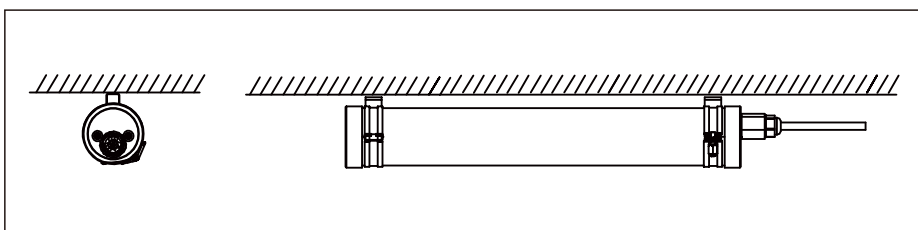

TUBU

20W/40W/60W