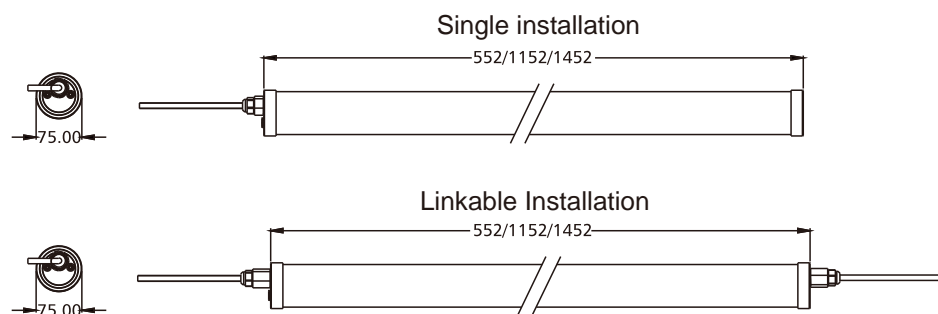

TUBU

20W/40W/60W