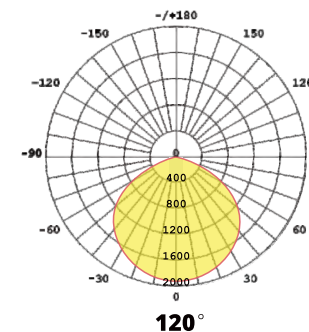

Applications

- Wine Cellar