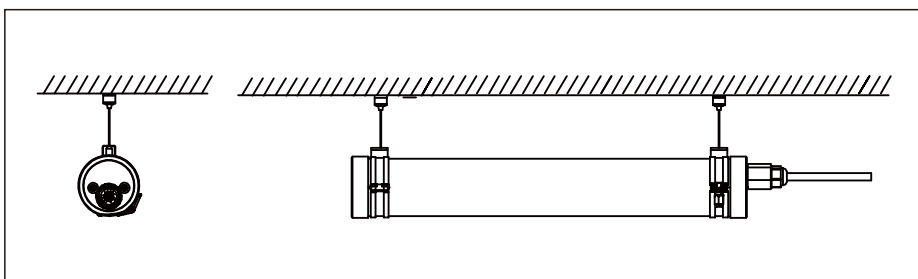

TUBU

20W/40W/60W