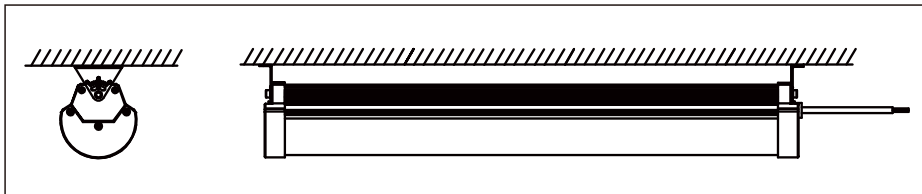

TUBU

LED Linear Low Bay Fixture L1

Features

- 130m/W, standard, 150lm/w optional
- High CRI > 80
- Wide beam angle 160°
- IP65 waterproof, dust corrosion and pressure-proof, for indoor use
- Aluminium housing+PC cover
- 5 Year Warranty
- Certificate: CE, RoHS, ETL, DLC IK10
- Optional: 1-10V, Dali Dimming,
- Hanging mount accessories included; 90°adjustable mounting clips for option

Applications

- Car parking Lighting
- Supermarket
- Workshops
- Storage
- School Lighting
- Warehouse

Unique Design Linear Low Bay L1

- 160° Light Distributor
- 90° Rotatable Mount Bracket

TUBU

40W/60W/80W/100W

130~150lm/w

LED Linear Low Bay Fixture L1

Specifications

Product Code	TBF2F-20W	TBF4F-40W	TBF4F-60W	TBF5F-60W	TBF5F-80W	TBF5F-100W	
Power	20W	40W	60W	60W	80W	100W	
Input Voltage	200-240VAC/100-277VAC (50/60HZ)						
PF	0.90@220VAC						
Dimming Option	0-10V/Dali						
CCT	3000K/4000K/5000K/6000K						
Ra > 80	Luminous Flux	2600Lm±5%	5200Lm±5%	7800Lm±5%	7800Lm±5%	10400Lm±5%	13000Lm±5%
	Efficiency	130Lm/W±5%					
Ra > 80	Luminous Flux	3000Lm±5%	6000Lm±5%	9000Lm±5%	9000Lm±5%	12000Lm±5%	15000Lm±5%
	Efficiency	150Lm/W±5%					
LED Brand	Lumileds/Hongli 2835						
Beam Angle	160°						
Operation Temp	-20 C ~+40 C						
Storage Temp	-20 C ~+60 C						
Life Span	Ta 40 C L70>54000Hours						
IP Class	IP65						
IK Class	IK10						
Certificate	CE, RoHs, DLC, ETL						
Lamp Body Color	Silver Aluminium housing + Milky PC cover						
Product Size (mm)	600*105*127	1200*105*127		1500*105*127			
Packing Size (mm)	690*245*245	1290*245*245		1590*245*245			
Quantity/carton	4PCS	4PCS		4PCS			
Gross weight (kg) ±0.3	15	19		19			
Installation mode	Surface Mount/Suspension Mount						