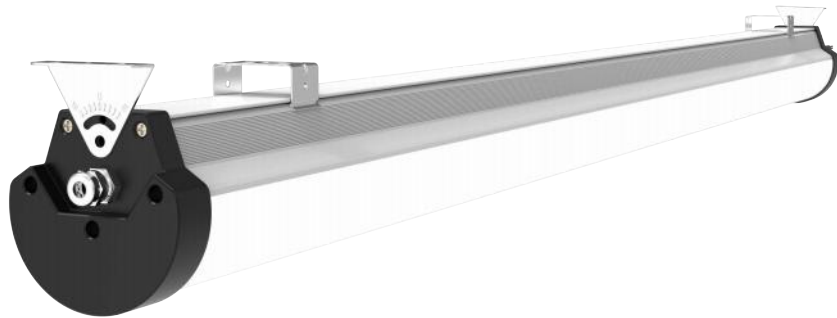

TUBU

LED Linear Low Bay Fixture L1

Features

- 130m/W, standard, 150lm/w optional
- High CRI > 80
- Wide beam angle 160°
- IP65 waterproof, dust corrosion and pressure-proof, for indoor use
- Aluminium housing+PC cover
- 5 Year Warranty
- Certificate: CE, RoHS, ETL, DLC IK10
- Optional: 1-10V, Dali Dimming,
- Hanging mount accessories included; 90°adjustable mounting clips for option

Applications

- Car parking Lighting
- Supermarket
- Workshops
- Storage
- School Lighting
- Warehouse

Unique Design Linear Low Bay L1

- 160° Light Distributor
- 90° Rotatable Mount Bracket

TUBU

40W/60W/80W/100W

130~150lm/w

LED Linear Low Bay Fixture L1

Specifications

Product Code	TBF2F-20W	TBF4F-40W	TBF4F-60W	TBF5F-60W	TBF5F-80W	TBF5F-100W	
Power	20W	40W	60W	60W	80W	100W	
Input Voltage	200-240VAC/100-277VAC (50/60HZ)						
PF	0.90@220VAC						
Dimming Option	0-10V/Dali						
CCT	3000K/4000K/5000K/6000K						
Ra > 80	Luminous Flux	2600Lm±5%	5200Lm±5%	7800Lm±5%	7800Lm±5%	10400Lm±5%	13000Lm±5%
	Efficiency	130Lm/W±5%					
Ra > 80	Luminous Flux	3000Lm±5%	6000Lm±5%	9000Lm±5%	9000Lm±5%	12000Lm±5%	15000Lm±5%
	Efficiency	150Lm/W±5%					
LED Brand	Lumileds/Hongli 2835						
Beam Angle	160°						
Operation Temp	-20 C ~+40 C						
Storage Temp	-20 C ~+60 C						
Life Span	Ta 40 C L70>54000Hours						
IP Class	IP65						
IK Class	IK10						
Certificate	CE, RoHs, DLC, ETL						
Lamp Body Color	Silver Aluminium housing + Milky PC cover						
Product Size (mm)	600*105*127	1200*105*127		1500*105*127			
Packing Size (mm)	690*245*245	1290*245*245		1590*245*245			
Quantity/carton	4PCS	4PCS		4PCS			
Gross weight (kg) ±0.3	15	19		19			
Installation mode	Surface Mount/Suspension Mount						