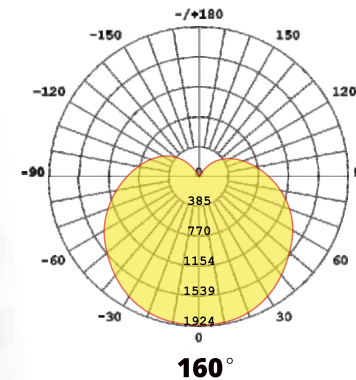

Unique Design Linear Low Bay L1

- 160° Light Distributor
- 90° Rotatable Mount Bracket