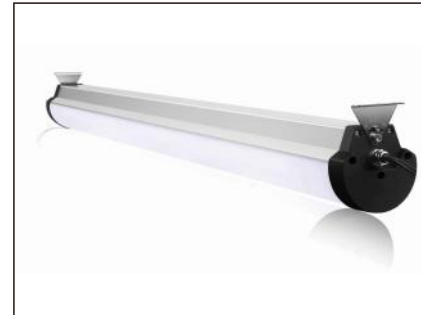

TUBU

LED Linear Low Bay Fixture L1

Features

- 130m/W, standard, 150lm/w optional
- High CRI > 80
- Wide beam angle 160°
- IP65 waterproof, dust corrosion and pressure-proof, for indoor use
- Aluminium housing+PC cover
- 5 Year Warranty
- Certificate: CE, RoHS, ETL, DLC IK10
- Optional: 1-10V, Dali Dimming,
- Hanging mount accessories included; 90°adjustable mounting clips for option

Applications

- Car parking Lighting
- Supermarket
- Workshops
- Storage
- School Lighting
- Warehouse

Unique Design Linear Low Bay L1

- 160° Light Distributor
- 90° Rotatable Mount Bracket

TUBU

40W/60W/80W/100W

130~150lm/w

LED Linear Low Bay Fixture L1

Specifications

Product Code	TBF2F-20W	TBF4F-40W	TBF4F-60W	TBF5F-60W	TBF5F-80W	TBF5F-100W	
Power	20W	40W	60W	60W	80W	100W	
Input Voltage	200-240VAC/100-277VAC (50/60HZ)						
PF	0.90@220VAC						
Dimming Option	0-10V/Dali						
CCT	3000K/4000K/5000K/6000K						
Ra > 80	Luminous Flux	2600Lm±5%	5200Lm±5%	7800Lm±5%	7800Lm±5%	10400Lm±5%	13000Lm±5%
	Efficiency	130Lm/W±5%					
Ra > 80	Luminous Flux	3000Lm±5%	6000Lm±5%	9000Lm±5%	9000Lm±5%	12000Lm±5%	15000Lm±5%
	Efficiency	150Lm/W±5%					
LED Brand	Lumileds/Hongli 2835						
Beam Angle	160°						
Operation Temp	-20 C ~+40 C						
Storage Temp	-20 C ~+60 C						
Life Span	Ta 40 C L70>54000Hours						
IP Class	IP65						
IK Class	IK10						
Certificate	CE, RoHs, DLC, ETL						
Lamp Body Color	Silver Aluminium housing + Milky PC cover						
Product Size (mm)	600*105*127	1200*105*127		1500*105*127			
Packing Size (mm)	690*245*245	1290*245*245		1590*245*245			
Quantity/carton	4PCS	4PCS		4PCS			
Gross weight (kg) ±0.3	15	19		19			
Installation mode	Surface Mount/Suspension Mount						