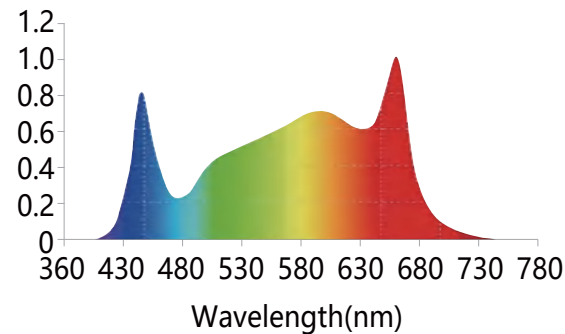

Features

- Removable and foldable PPE 2.8umol/J vertical farming LED grow light
- Super compact design, save 50% shipping cost
- Driver & dimmer integrated design, plug & play, easy to use
- Wide range watts, 680W, 800W available
- IP65 waterproof rated, suitable for damp location
- Group control, knob dimmer and RJ14 port available
- 3 years warranty
- Customization available

Applications

- Commercial
- Grow room
- Vertical racks

Spectrum