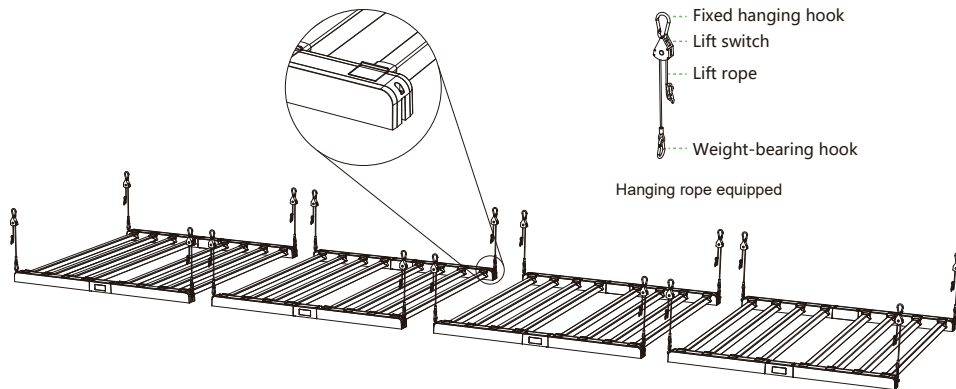

Features

- Removable and foldable PPE 2.8umol/J vertical farming LED grow light
- Super compact design, save 50% shipping cost
- Driver & dimmer integrated design, plug & play, easy to use
- Wide range watts, 680W, 800W available
- IP65 waterproof rated, suitable for damp location
- Group control, knob dimmer and RJ14 port available
- 3 years warranty
- Customization available

Applications

- Commercial
- Grow room
- Vertical racks

Spectrum

Spectrum

1. Easy to install, only three steps to complete the product assembly.

2. The holes at both ends of the lamp holder are convenient for using hooks or as fixing holes.