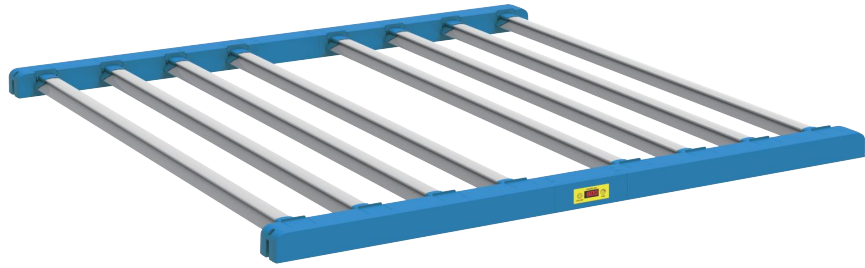

Features

- Removable and foldable PPE 2.8umol/J vertical farming LED grow light
- Super compact design, save 50% shipping cost
- Driver & dimmer integrated design, plug & play, easy to use
- Wide range watts, 680W, 800W available
- IP65 waterproof rated, suitable for damp location
- Group control, knob dimmer and RJ14 port available
- 3 years warranty
- Customization available

Applications

- Commercial
- Grow room
- Vertical racks

Spectrum

Spectrum

1. Easy to install, only three steps to complete the product assembly.

2. The holes at both ends of the lamp holder are convenient for using hooks or as fixing holes.

Specifications

Product Code	TBGL-N 800W	TBGL-N 680W
Wattage	800W	680W
PPF	2240umol/S	1904umol/S
PPE		2.8 umol/J
Input Voltage/frequency		100-277VAC
Dimming (Optional)		0-10V/485
Light angle		120°
Height		10~30 inch
Operating Temperature		-20~45 C, 20~95%RHNo condensation
Storage Temp & Humidity		-20~85 C, 10~95%RHNo condensation
IP Grade		IP65
Warranty		3 years
Product Size		1127*1151*57.5mm
Packing Quantity		1170*242*216mm
Net Weight		18kg
Gross Weight		19kg