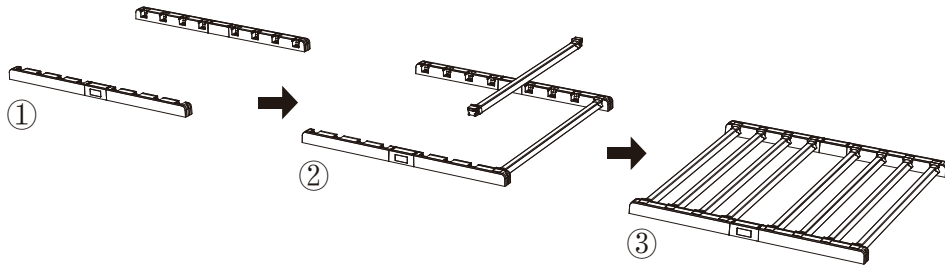

Features

- Removable and foldable PPE 2.8umol/J vertical farming LED grow light
- Super compact design, save 50% shipping cost
- Driver & dimmer integrated design, plug & play, easy to use
- Wide range watts, 680W, 800W available
- IP65 waterproof rated, suitable for damp location
- Group control, knob dimmer and RJ14 port available
- 3 years warranty
- Customization available

Applications

- Commercial
- Grow room
- Vertical racks

Spectrum

Spectrum

1. Easy to install, only three steps to complete the product assembly.

2. The holes at both ends of the lamp holder are convenient for using hooks or as fixing holes.

Specifications

Product Code	TBGL-N 800W	TBGL-N 680W
Wattage	800W	680W
PPF	2240umol/S	1904umol/S
PPE		2.8 umol/J
Input Voltage/frequency		100-277VAC
Dimming (Optional)		0-10V/485
Light angle		120°
Height		10~30 inch
Operating Temperature		-20~45 C, 20~95%RHNo condensation
Storage Temp & Humidity		-20~85 C, 10~95%RHNo condensation
IP Grade		IP65
Warranty		3 years
Product Size		1127*1151*57.5mm
Packing Quantity		1170*242*216mm
Net Weight		18kg
Gross Weight		19kg