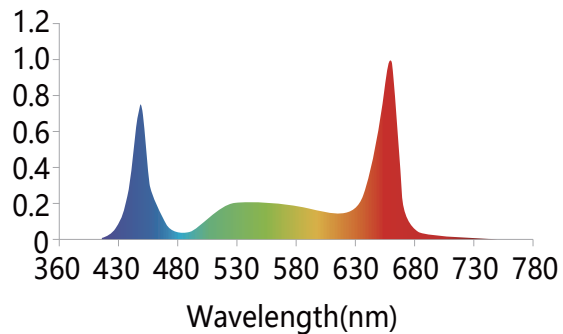

Applications

- Commercial
- Grow room
- Vertical racks

Spectrum