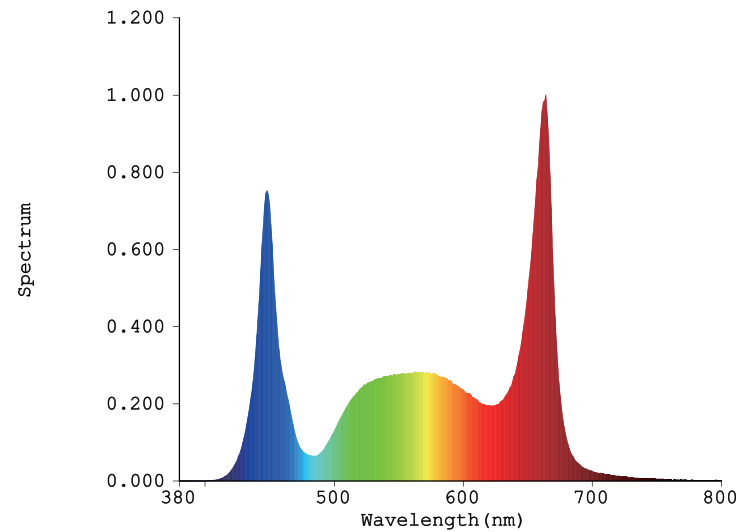

Features

- PPE 2.6umol/J
- Power: 760W, 1200W
- Has a full spectrum of plant growth
- Fits seamlessly into existing HPS layouts
- 20% energy saving compared to 1000W DE HPS
- Compatible with TUBU controllers
- Equipped with external RJ14 cable for daisy-chaining for series control (up to 80 lamps in series)

Applications

- Indoor growing house

Specifications

Product Code	TB-PLD-760	TB-PLD-1200
Power	760W	1200W
Input Voltage	120-277VAC (50/60HZ)/277-480VAC (50/60HZ)	
Dimming Option	0-10V	
CCT	6500K+450nm+660nm	
PPFD	1976 μ mol/s	3120 μ mol/s
PPE	2.6 (μ mol/J)	2.6 (μ mol/J)
LED Brand	LED China/Seoul/Osram 3030/5050	
Beam Angle	100°	
Operation Temp	113° F/40°C	
Storage Temp	-40°C~+80°C	
Life Span	50000hrs	
IP Class	IP65	
Color rendering index	Ra85	
Total Harmonic Distortion(THD)	<15%	
Certificate	CETL, CE, RoHs	
Product Size (mm)	520*315*100	770*375*170
Packing Size (mm)	530*325*110	780*385*180
Quantity / Carton	1PCS	1PCS
Gross Weight (kg) \pm 0.3	16kg	19kg
Installation Mode	Surface Mount/Suspension Mount	