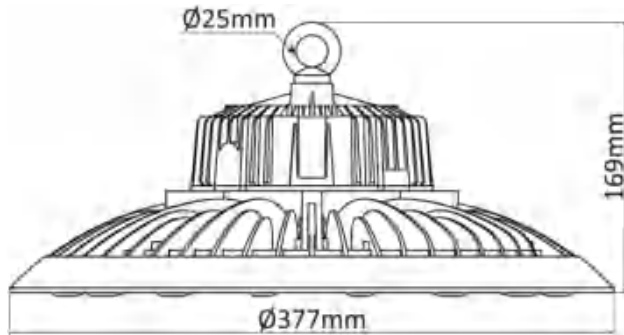

Low Glare UFO High Bay Light

Features

- Whole light efficiency: 140LM/W
- LED Brand: LUMILEDS
- Color tolerance: SDCM<5
- Anti-glare value: UGR<22
- Beam angle: 60°(PC lens + transparent glass cover)
- IP grade: IP65
- Control mode (optional): 1-10V dimming/microwave sensor/zigbee control system
- Installation method: hanging ring & bracket
- Warranty: 5 years

Applications

- Warehouses
- Factories
- Supermarkets
- Hospitals
- Gymnasiums
- Toll stations

UGR Test Data

Uncorrected UGR Table

Report number:

MANUFACTURER:		Address:								
NAME:		TYPE:			WEIGHT:					
SPECIFICATION:		DIMENSION:			SERIAL No.:					
ceiling/cavity	0.7	0.7	0.5	0.5	0.3	0.7	0.7	0.5	0.5	0.3
walls	0.5	0.3	0.5	0.3	0.3	0.5	0.3	0.5	0.3	0.3
working plane	0.2	0.2	0.2	0.2	0.2	0.2	0.2	0.2	0.2	0.2
Room dimensions	Viewed crosswise					Viewed endwise				
x = 2h y = 2h	18.8	19.7	19.0	19.9	20.1	19.2	20.2	19.5	20.4	20.2
3h	18.6	19.5	18.9	19.7	19.9	19.1	20.0	19.3	20.2	20.4
4h	18.5	19.4	18.8	19.6	19.8	19.0	19.8	19.1	20.1	20.3
5h	18.4	19.2	18.7	19.5	19.7	18.9	19.7	19.2	19.9	20.2
6h	18.4	19.1	18.7	19.4	19.7	18.9	19.6	19.2	19.9	20.1
12h	18.4	19.2	18.7	19.3	19.6	18.8	19.5	19.1	19.8	20.1
4h	2h	18.5	19.4	18.8	19.6	19.8	19.8	19.3	20.1	20.3
	3h	18.4	19.2	18.7	19.5	19.6	18.8	19.5	19.2	19.8
	4h	18.3	18.9	18.6	19.3	19.5	18.7	19.4	19.1	19.7
	6h	18.2	18.8	18.6	19.1	19.4	18.6	19.2	19.0	19.6
8h	4h	18.1	19.7	18.5	19.0	19.4	18.6	19.1	19.0	19.5
	6h	18.1	18.6	18.5	18.9	19.3	18.6	19.0	19.0	19.4
	12h	18.1	18.6	18.5	18.9	19.3	18.6	19.0	19.0	19.4
8h	4h	18.1	18.7	18.5	19.0	19.4	18.6	19.1	19.0	19.5
	6h	18.0	18.9	18.5	18.9	19.3	18.5	18.9	18.9	19.3
	8h	18.0	18.4	18.4	18.8	19.2	18.5	18.8	18.9	19.2
	12h	17.9	18.2	18.4	18.7	19.2	18.4	18.7	18.9	19.2