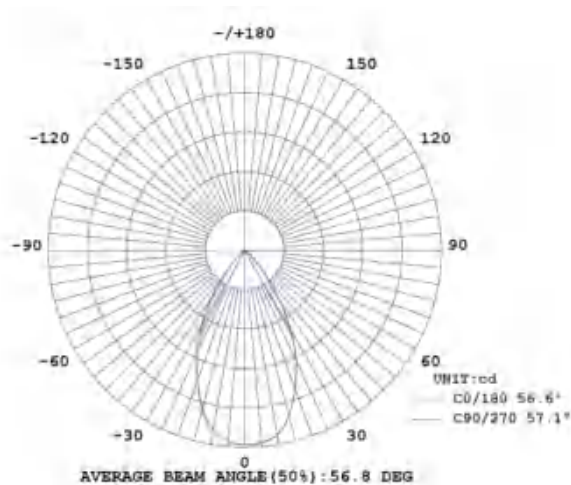

Low Glare UFO High Bay Light

Features

- Whole light efficiency: 140LM/W
- LED Brand: LUMILEDS
- Color tolerance: SDCM<5
- Anti-glare value: UGR<22
- Beam angle: 60°(PC lens + transparent glass cover)
- IP grade: IP65
- Control mode (optional): 1-10V dimming/microwave sensor/zigbee control system
- Installation method: hanging ring & bracket
- Warranty: 5 years

Specifications

Product Code	TB-UFOH100	TB-UFOH150	TB-UFOH200
Power	100W	150W	200W
Input Voltage	100-277 VAC; 50Hz/60Hz		
Exterior Color	Black / Grey		
Power Supply Efficiency	>93%		
Power Factor	PF>0.90		
Energy Saving Level	D		
CCT	3000K/4000K/5000K/5700K/6500K		
Luminous Flux	14,000Lm	21,000Lm	28,000Lm
LED Luminous Efficiency	140 lm/w		
Color Rendering Index CRI	Ra≥70 (Ra≥80)		
Lamp Material	Aluminum/Clear Tempered Glass/PC		
Color Tolerance SDCM	<5		
Start Time	<0.2S		
Working Temperature	-30°C ~+50°C		
Humidity	10% ~ 90% RH		
Life Span	50000 hours		