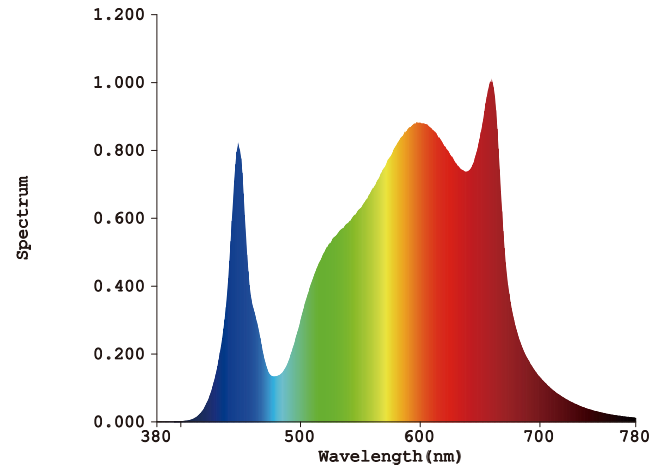

Features

- High-efficiency full spectrum LED grow light
- Added deep red, and IR
- Save 50% on electricity costs when compared to HPS
- Waterproof IP65, for indoor growing
- Dimmable driver, with 20% ~ 100% easy dimming knob to turn on/off the lights
- Long lifespan up to L70>54,000 hours according to the calculation of the LEDs LM80 testing report
- Two adjustable hanging kits are included

Applications

- Indoor growing house

Specifications

Product Code	TBGL-120W	TBGL-240W
Power	120W	240W
Efficiency PPE	2.6umol/J	2.6umol/J
PPF Output	312umol/s	624umol/s
Power Input	100-240 VAC, 277VAC, 50-60Hz	100-240 VAC, 277VAC, 50-60Hz
Driver	Lightmyleaf	Lightmyleaf
Color	White + Red	White + Red
Dimming	0% 20% 40% 60% 80% 100%	
LED Brand	2835 / 3030 / 3535	
Beam Angle	120°	
Operation Temp	-20°C~+40°C	
Storage Temp	-20°C~+60°C	
Life Span	Ta 40°C L70>54000 hours	
IP Class	IP65	
Certificate	CE, RoHS, ETL	
Lamp Body Color	Black aluminium	
Product Size (mm)	300*300	300*597
Packing Size (mm)	320*310*80	630*310*80
Quantity / Carton	1PCS	1PCS
Gross Weight (kg) ±0.3	3.0	3.8
Installation Mode	Suspension mount	