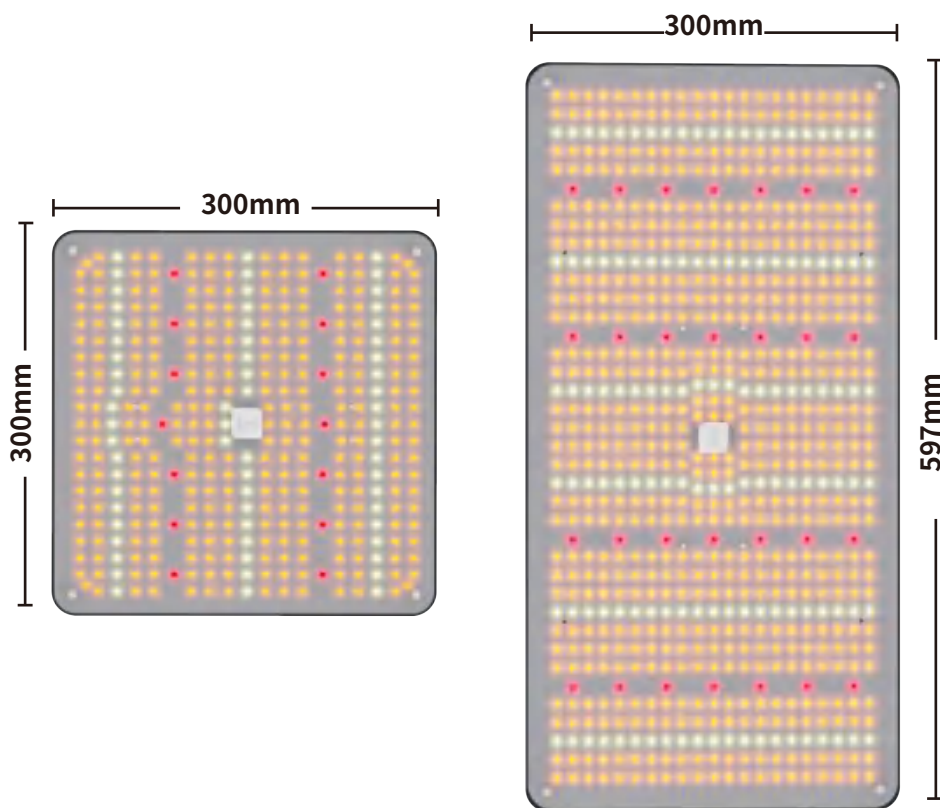

Features

- High-efficiency full spectrum LED grow light
- Added deep red, and IR
- Save 50% on electricity costs when compared to HPS
- Waterproof IP65, for indoor growing
- Dimmable driver, with 20% ~ 100% easy dimming knob to turn on/off the lights
- Long lifespan up to L70>54,000 hours according to the calculation of the LEDs LM80 testing report
- Two adjustable hanging kits are included

Applications

- Indoor growing house

Specifications

Product Code	TBGL-120W	TBGL-240W
Power	120W	240W
Efficiency PPE	2.6umol/J	2.6umol/J
PPF Output	312umol/s	624umol/s
Power Input	100-240 VAC, 277VAC, 50-60Hz	100-240 VAC, 277VAC, 50-60Hz
Driver	Lightmyleaf	Lightmyleaf
Color	White + Red	White + Red
Dimming	0% 20% 40% 60% 80% 100%	
LED Brand	2835 / 3030 / 3535	
Beam Angle	120°	
Operation Temp	-20°C~+40°C	
Storage Temp	-20°C~+60°C	
Life Span	Ta 40°C L70>54000 hours	
IP Class	IP65	
Certificate	CE, RoHS, ETL	
Lamp Body Color	Black aluminium	
Product Size (mm)	300*300	300*597
Packing Size (mm)	320*310*80	630*310*80
Quantity / Carton	1PCS	1PCS
Gross Weight (kg) ±0.3	3.0	3.8
Installation Mode	Suspension mount	