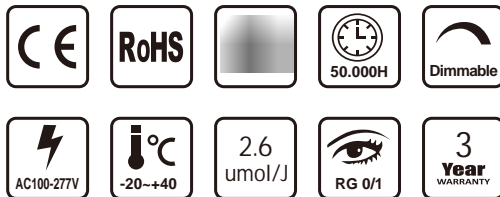

Features

- High-efficiency full spectrum LED grow light
- Added deep red, and IR
- Save 50% on electricity costs when compared to HPS
- Waterproof IP65, for indoor growing
- Dimmable driver, with 20% ~ 100% easy dimming knob to turn on/off the lights
- Long lifespan up to L70>54,000 hours according to the calculation of the LEDs LM80 testing report
- Two adjustable hanging kits are included

Applications

- Indoor growing house

Specifications

Product Code	TBGL-120W	TBGL-240W
Power	120W	240W
Efficiency PPE	2.6umol/J	2.6umol/J
PPF Output	312umol/s	624umol/s
Power Input	100-240 VAC, 277VAC, 50-60Hz	100-240 VAC, 277VAC, 50-60Hz
Driver	Lightmyleaf	Lightmyleaf
Color	White + Red	White + Red
Dimming	0% 20% 40% 60% 80% 100%	
LED Brand	2835 / 3030 / 3535	
Beam Angle	120°	
Operation Temp	-20°C~+40°C	
Storage Temp	-20°C~+60°C	
Life Span	Ta 40°C L70>54000 hours	
IP Class	IP65	
Certificate	CE, RoHS, ETL	
Lamp Body Color	Black aluminium	
Product Size (mm)	300*300	300*597
Packing Size (mm)	320*310*80	630*310*80
Quantity / Carton	1PCS	1PCS
Gross Weight (kg) ±0.3	3.0	3.8
Installation Mode	Suspension mount	