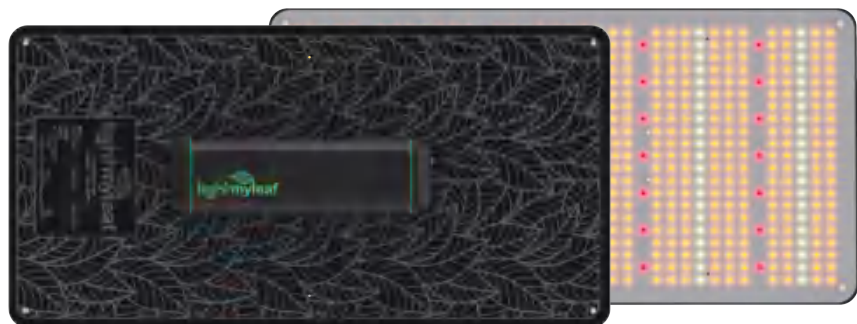

Features

- High-efficiency full spectrum LED grow light
- Added deep red, and IR
- Save 50% on electricity costs when compared to HPS
- Waterproof IP65, for indoor growing
- Dimmable driver, with 20% ~ 100% easy dimming knob to turn on/off the lights
- Long lifespan up to L70>54,000 hours according to the calculation of the LEDs LM80 testing report
- Two adjustable hanging kits are included

Applications

- Indoor growing house

Specifications

Product Code	TBGL-120W	TBGL-240W
Power	120W	240W
Efficiency PPE	2.6umol/J	2.6umol/J
PPF Output	312umol/s	624umol/s
Power Input	100-240 VAC, 277VAC, 50-60Hz	100-240 VAC, 277VAC, 50-60Hz
Driver	Lightmyleaf	Lightmyleaf
Color	White + Red	White + Red
Dimming	0% 20% 40% 60% 80% 100%	
LED Brand	2835 / 3030 / 3535	
Beam Angle	120°	
Operation Temp	-20°C~+40°C	
Storage Temp	-20°C~+60°C	
Life Span	Ta 40°C L70>54000 hours	
IP Class	IP65	
Certificate	CE, RoHS, ETL	
Lamp Body Color	Black aluminium	
Product Size (mm)	300*300	300*597
Packing Size (mm)	320*310*80	630*310*80
Quantity / Carton	1PCS	1PCS
Gross Weight (kg) ±0.3	3.0	3.8
Installation Mode	Suspension mount	