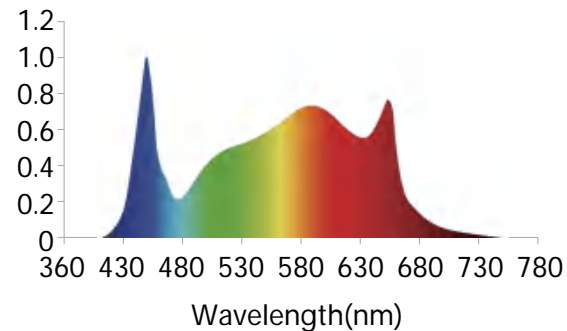

## Features

- Removable and foldable PPE 2.7umol/J 8 bar vertical farming LED grow light
- Super compact design, save 50% shipping cost
- Driver & dimmer integrated design, plug & play, easy to use
- Wide range watts, 600W,800W, 1000W ,1200W available
- IP54 Waterproof rated, suitable for damp location, no irrigating concerns
- Group control, Knob dimmer and RJ12 port available
- 3 Years Warranty
- Customization available

## Specifications

Product Code	TBGL-V-600W-6	TBGL-V-800W-8	TBGL-V-1000W-8	TBGL-V-1200W-12
Wattage	600W	800W	1000W	1200W
PPF	1560 $\mu$ mol/s	2080 $\mu$ mol/s	2600 $\mu$ mol/s	3240 $\mu$ mol/s
PPE	2.6 $\mu$ mol/s/W ( $\mu$ mol/J)		2.7 $\mu$ mol/s/W ( $\mu$ mol/J)	
Input Voltage/frequency	AC120-277V/AC249-528V			
Dimming (Optional)	0% 20% 40% 60% 80% 100%			
PF	>0.95			
CCT	4000K+660nm			
Light angle	120°			
LED Brand	LEDESTA 2835/3535			
Operation Temp	-20 C ~+50 C , 20-95%RH No condensation			
Storage Temp	-20-85 C ,10-95%RHNo condensation			
IP Grade	IP54			
Certificate	CE, RoHs			
Product Size (mm)	1100*1077*80	1100*1077*80	1100*1077*80	1760*1080*73
Packing Size (mm)	1125*590*115	1125*590*115	1125*590*115	1120*655*190
Quantity/carton	1PCS			
Installation mode	Surface Mount/Suspension Mount			