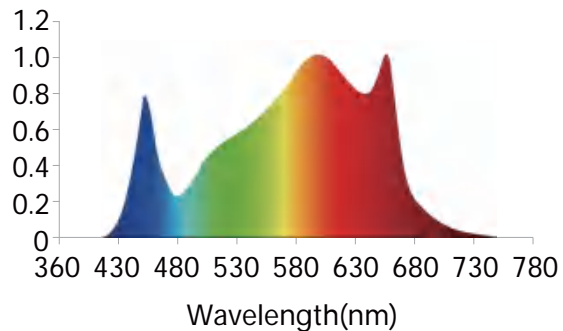

Applications

- Commercial
- Grow room
- Vertical racks

Spectrum