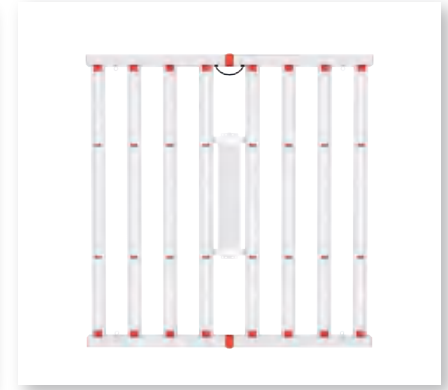

## Features

- Removable and foldable PPE 2.7umol/J 8 bar vertical farming LED grow light
- Super compact design, save 50% shipping cost
- Driver & dimmer integrated design, plug & play, easy to use
- Wide range watts, 600W,800W, 1000W ,1200W available
- IP54 Waterproof rated, suitable for damp location, no irrigating concerns
- Group control, Knob dimmer and RJ12 port available
- 3 Years Warranty
- Customization available

## Applications

- Commercial
- Grow room
- Vertical racks

Spectrum

Spectrum

## Specifications

Product Code	TBGL-V-600W-6	TBGL-V-800W-8	TBGL-V-1000W-8	TBGL-V-1200W-12
Wattage	600W	800W	1000W	1200W
PPF	1560 $\mu$ mol/s	2080 $\mu$ mol/s	2600 $\mu$ mol/s	3240 $\mu$ mol/s
PPE	2.6 $\mu$ mol/s/W ( $\mu$ mol/J)		2.7 $\mu$ mol/s/W ( $\mu$ mol/J)	
Input Voltage/frequency	AC120-277V/AC249-528V			
Dimming (Optional)	0% 20% 40% 60% 80% 100%			
PF	>0.95			
CCT	4000K+660nm			
Light angle	120°			
LED Brand	LEDESTA 2835/3535			
Operation Temp	-20 C ~+50 C , 20-95%RH No condensation			
Storage Temp	-20-85 C ,10-95%RHNo condensation			
IP Grade	IP54			
Certificate	CE, RoHs			
Product Size (mm)	1100*1077*80	1100*1077*80	1100*1077*80	1760*1080*73
Packing Size (mm)	1125*590*115	1125*590*115	1125*590*115	1120*655*190
Quantity/carton	1PCS			
Installation mode	Surface Mount/Suspension Mount			