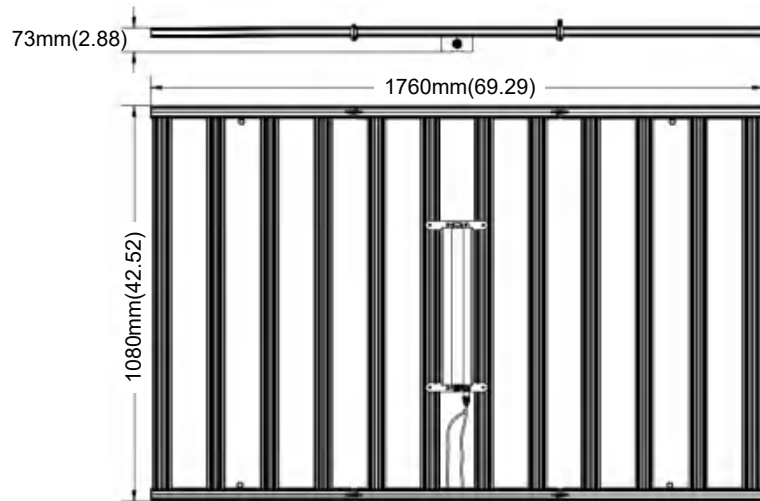

## Features

- Removable and foldable PPE 2.7umol/J 8 bar vertical farming LED grow light
- Super compact design, save 50% shipping cost
- Driver & dimmer integrated design, plug & play, easy to use
- Wide range watts, 600W,800W, 1000W ,1200W available
- IP54 Waterproof rated, suitable for damp location, no irrigating concerns
- Group control, Knob dimmer and RJ12 port available
- 3 Years Warranty
- Customization available

## Applications

- Commercial
- Grow room
- Vertical racks

Spectrum

Spectrum

## Specifications

Product Code	TBGL-V-600W-6	TBGL-V-800W-8	TBGL-V-1000W-8	TBGL-V-1200W-12
Wattage	600W	800W	1000W	1200W
PPF	1560 $\mu$ mol/s	2080 $\mu$ mol/s	2600 $\mu$ mol/s	3240 $\mu$ mol/s
PPE	2.6 $\mu$ mol/s/W ( $\mu$ mol/J)		2.7 $\mu$ mol/s/W ( $\mu$ mol/J)	
Input Voltage/frequency	AC120-277V/AC249-528V			
Dimming (Optional)	0% 20% 40% 60% 80% 100%			
PF	>0.95			
CCT	4000K+660nm			
Light angle	120°			
LED Brand	LEDESTA 2835/3535			
Operation Temp	-20 C ~+50 C , 20-95%RH No condensation			
Storage Temp	-20-85 C ,10-95%RHNo condensation			
IP Grade	IP54			
Certificate	CE, RoHs			
Product Size (mm)	1100*1077*80	1100*1077*80	1100*1077*80	1760*1080*73
Packing Size (mm)	1125*590*115	1125*590*115	1125*590*115	1120*655*190
Quantity/carton	1PCS			
Installation mode	Surface Mount/Suspension Mount			