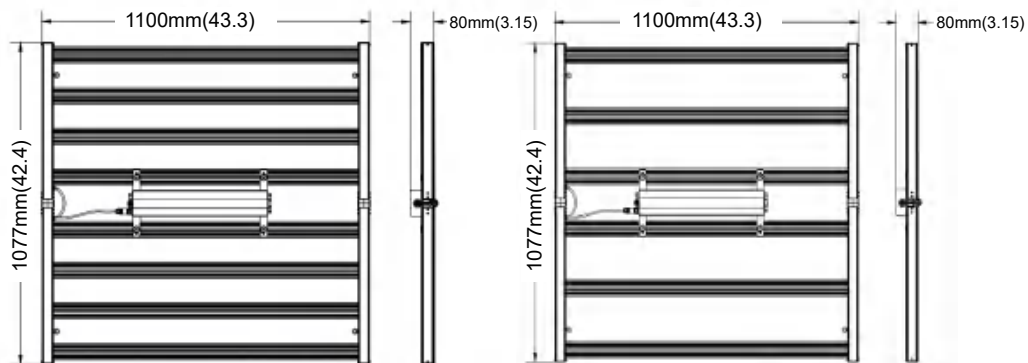

## Features

- Removable and foldable PPE 2.7umol/J 8 bar vertical farming LED grow light
- Super compact design, save 50% shipping cost
- Driver & dimmer integrated design, plug & play, easy to use
- Wide range watts, 600W,800W, 1000W ,1200W available
- IP54 Waterproof rated, suitable for damp location, no irrigating concerns
- Group control, Knob dimmer and RJ12 port available
- 3 Years Warranty
- Customization available

## Specifications

Product Code	TBGL-V-600W-6	TBGL-V-800W-8	TBGL-V-1000W-8	TBGL-V-1200W-12
Wattage	600W	800W	1000W	1200W
PPF	1560 $\mu$ mol/s	2080 $\mu$ mol/s	2600 $\mu$ mol/s	3240 $\mu$ mol/s
PPE	2.6 $\mu$ mol/s/W ( $\mu$ mol/J)		2.7 $\mu$ mol/s/W ( $\mu$ mol/J)	
Input Voltage/frequency	AC120-277V/AC249-528V			
Dimming (Optional)	0% 20% 40% 60% 80% 100%			
PF	>0.95			
CCT	4000K+660nm			
Light angle	120°			
LED Brand	LEDESTA 2835/3535			
Operation Temp	-20 C ~+50 C , 20-95%RH No condensation			
Storage Temp	-20-85 C ,10-95%RHNo condensation			
IP Grade	IP54			
Certificate	CE, RoHs			
Product Size (mm)	1100*1077*80	1100*1077*80	1100*1077*80	1760*1080*73
Packing Size (mm)	1125*590*115	1125*590*115	1125*590*115	1120*655*190
Quantity/carton	1PCS			
Installation mode	Surface Mount/Suspension Mount			